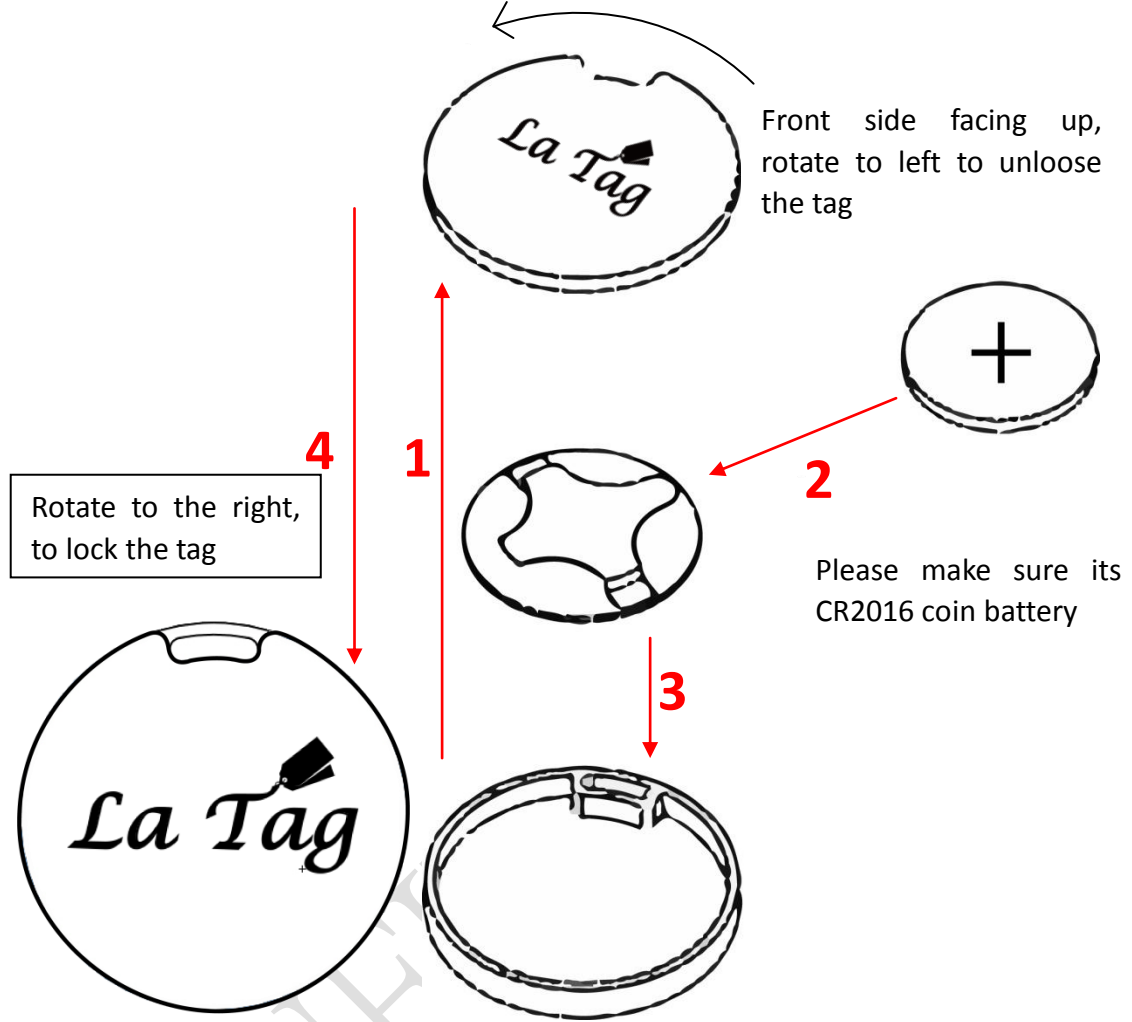

## Specs

<b>Bluetooth</b>	4.0
<b>Chipset</b>	CSR
<b>Size</b>	3.2cm * 0.6cm
<b>Weight</b>	12grams
<b>Battery capacity</b>	Working hour 12 months, stand by time 15 months
<b>Range</b>	30~45 meters

# Battery Change

**STEP 1:** front side facing up, loose the tag by rotate the front case to the left

**STEP 2:** battery side facing up, carefully insert the battery holder back

**STEP 3:** cover the front side back, and then rotate it to the right